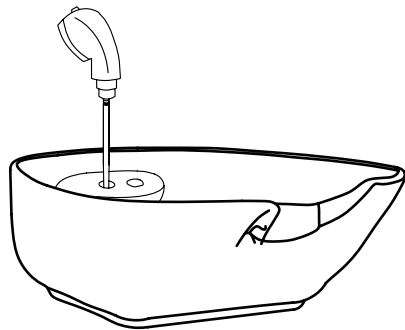

DIR

www.dirgroup.co.uk

ASSEMBLY INSTRUCTIONS

ASSEMBLY INSTRUCTIONS

Sink Assembly Instruction

Undo the access panel by twisting clockwise then using the 4* 14mm washers & gaskets provided fasten the sink to the base.

ASSEMBLY INSTRUCTIONS

Faucet Assembly Instruction

STEP 1

STEP 2

ASSEMBLY INSTRUCTIONS

Sprayerhead Assembly Instruction

Unscrew the fastener from the sprayerhead holder.

STEP 1

Fasten the sprayerhead holder to the sink with the plastic fastener.

STEP 2

Unscrew the sprayerhead from the sprayer hose.

STEP 3

Place the sprayer hose from underneath through the sprayerhead holder and fasten the sprayerhead to the sprayer hose.

STEP 4

Connect to sprayer hose to the tap shown in the diagram.

PLUMBING INSTRUCTIONS

Plumbing setup:
*removable back panel to route both
water supply lines and make all connections.

Wall plumbing setup:
Circle opening on removable back for drain pipe exit