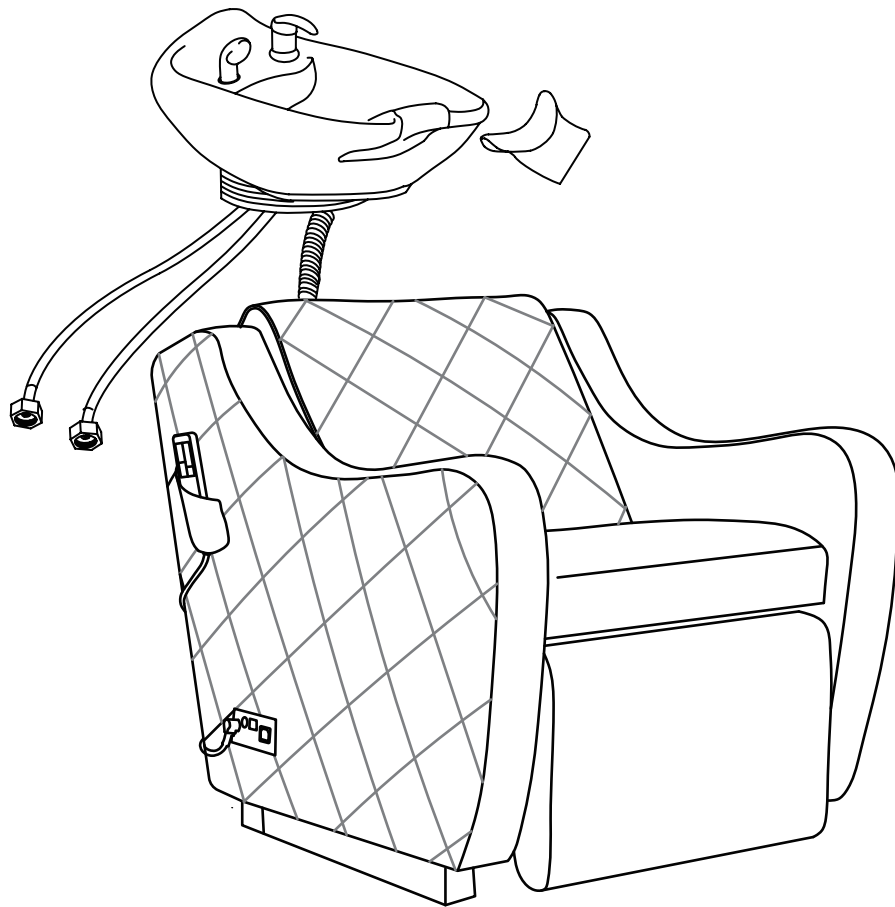

Floor Anchor

ASSEMBLY INSTRUCTIONS

Please leave minimum 20cm of space measuring from finished wall to the back of the sink to allow sink's tilting position.

DIR

www.dirgroup.co.uk

ASSEMBLY INSTRUCTIONS

ASSEMBLY INSTRUCTIONS