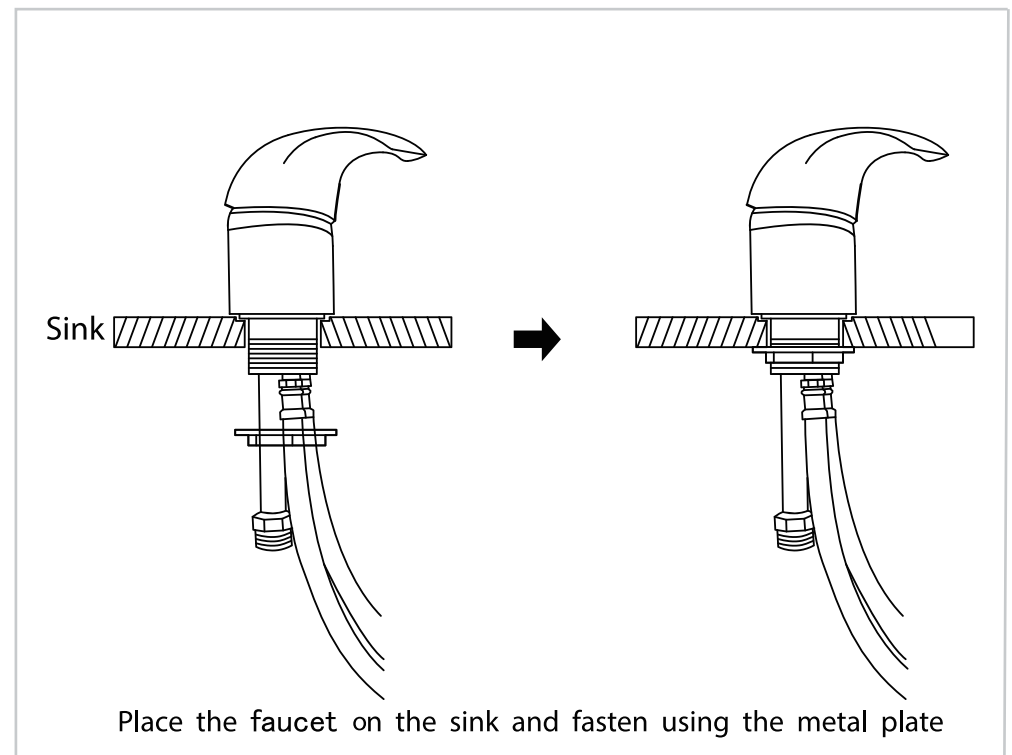

Tools Necessary

14mm Spanner (included)

ASSEMBLY INSTRUCTIONS

Sink Assembly Instruction

Front ←

Topview of Base

Sink

Align the sink to the base as shown in the diagram.

DIR

www.dirgroup.co.uk

ASSEMBLY INSTRUCTIONS

ASSEMBLY INSTRUCTIONS

Sink Assembly Instruction

Undo the access panel by twisting clockwise then using the 4* 14mm washers & gaskets provided fasten the sink to the base.

ASSEMBLY INSTRUCTIONS

Faucet Assembly Instruction

STEP 1

STEP 2

ASSEMBLY INSTRUCTIONS

Sprayerhead Assembly Instruction

Unscrew the fastener from the sprayerhead holder.

STEP 1

Fasten the sprayerhead holder to the sink with the plastic fastener.

STEP 2

Unscrew the sprayerhead from the sprayer hose.

STEP 3

Place the sprayer hose from underneath through the sprayerhead holder and fasten the sprayerhead to the sprayer hose.