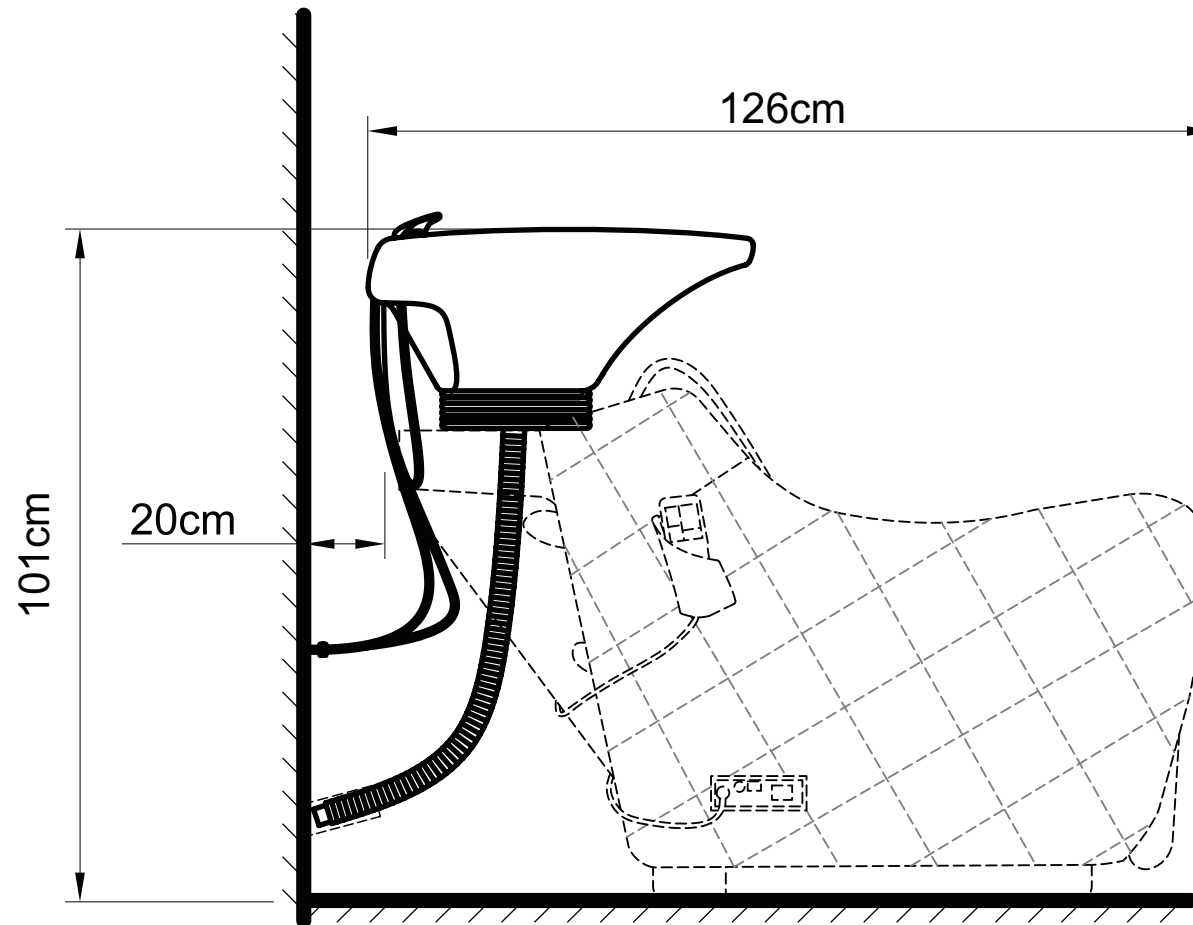

ASSEMBLY INSTRUCTIONS

List of Parts

Base

Sink + Drain Pipe
 $\phi = 3.2\text{cm} * 100\text{cm}$

Neck Rest

Sprayer Head
 $\phi = 1/2$

Washer & Gasket

Faucet +
Red Hot Water Pipe ($\phi = 1/2$)+
Blue Cold Water Pipe ($\phi = 1/2$)

Floor Anchor

ASSEMBLY INSTRUCTIONS

Please leave minimum 20cm of space measuring from finished wall to the back of the sink to allow sink's tilting position.

DIR

www.dirgroup.co.uk

ASSEMBLY INSTRUCTIONS

ASSEMBLY INSTRUCTIONS