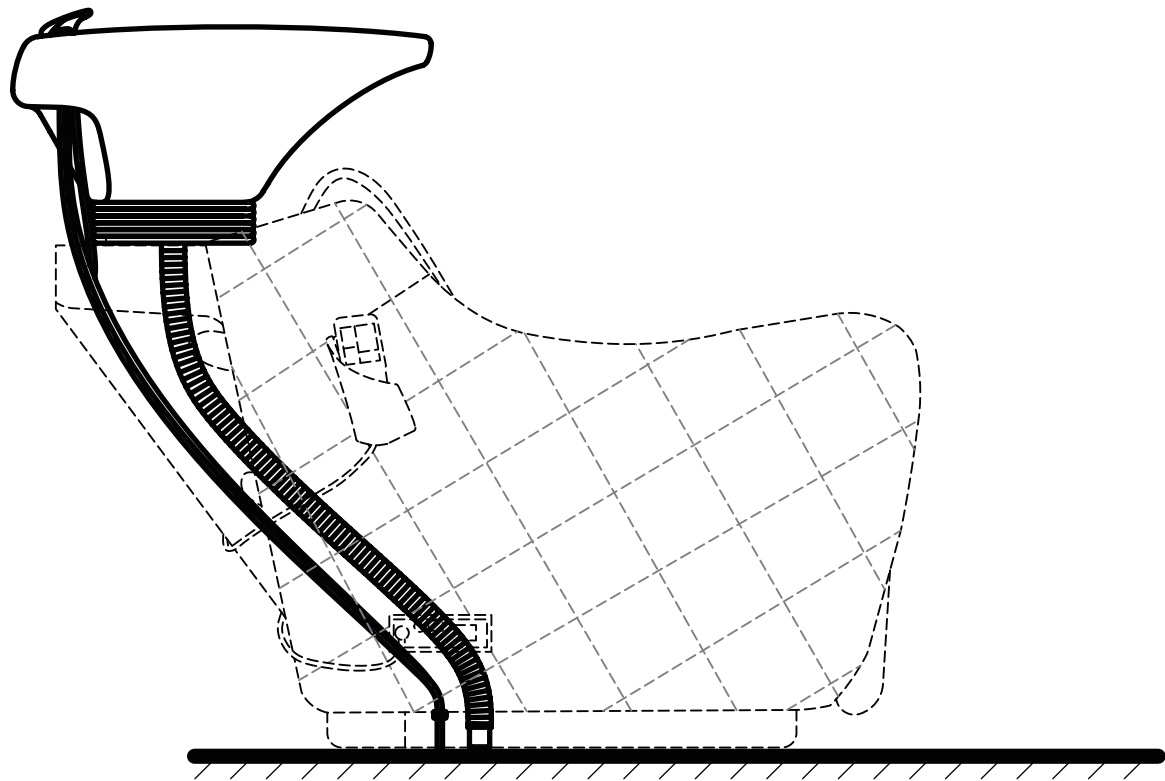

PLUMBING INSTRUCTIONS

Floor Plumbing

Floor plumbing setup:

All connection pipes are enclosed within the base unit.

Water supply lines are routed into the unit via circle opening on the back of the base.