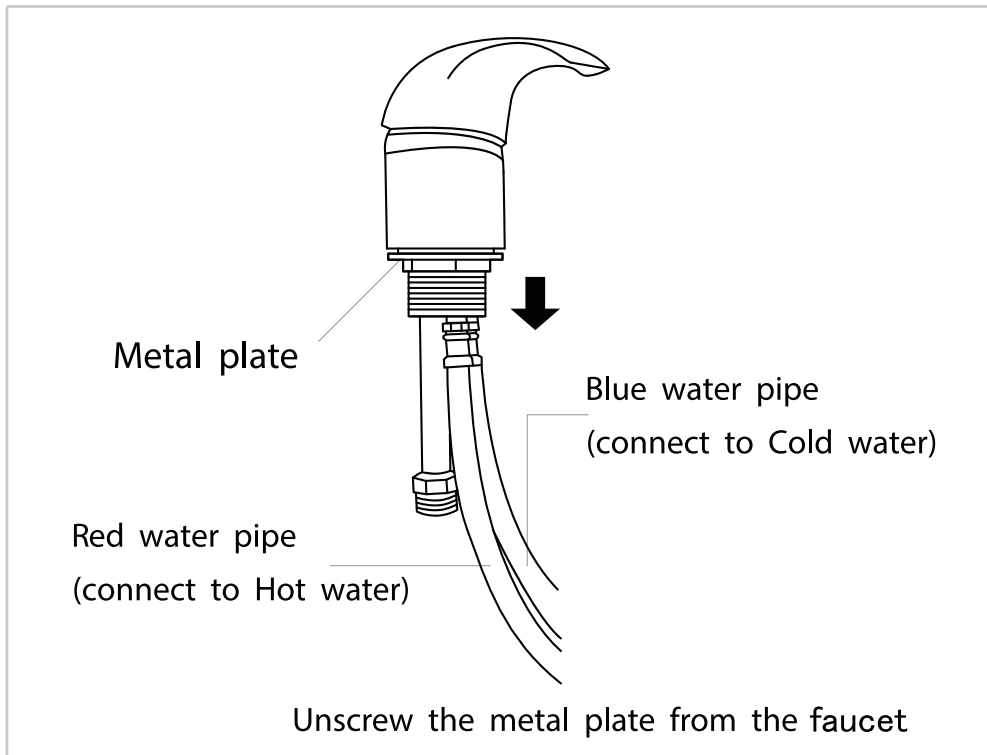

Tools Necessary

14mm Spanner (included)

ASSEMBLY INSTRUCTIONS

Sink Assembly Instruction

Front ←

Topview of Base

Sink

Align the sink to the base as shown in the diagram.

DIR

www.dirgroup.co.uk

ASSEMBLY INSTRUCTIONS

ASSEMBLY INSTRUCTIONS

Sink Assembly Instruction

Undo the access panel by twisting clockwise then using the 4* 14mm washers & gaskets provided fasten the sink to the base.

ASSEMBLY INSTRUCTIONS

Faucet Assembly Instruction

STEP 1

STEP 2

ASSEMBLY INSTRUCTIONS

Sprayerhead Assembly Instruction

Unscrew the fastener from the sprayerhead holder.

STEP 1

Fasten the sprayerhead holder to the sink with the plastic fastener.

STEP 2

Unscrew the sprayerhead from the sprayer hose.

STEP 3

Place the sprayer hose from underneath through the sprayerhead holder and fasten the sprayerhead to the sprayer hose.