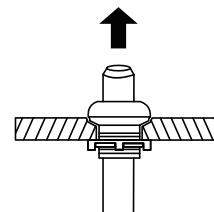

DIR

www.dirgroup.co.uk

ASSEMBLY INSTRUCTIONS

ASSEMBLY INSTRUCTIONS

Sink Assembly Instruction

Undo the access panel by twisting clockwise then using the 4* 14mm washers & gaskets provided fasten the sink to the base.

ASSEMBLY INSTRUCTIONS

Faucet Assembly Instruction

STEP 1

STEP 2

ASSEMBLY INSTRUCTIONS

Sprayerhead Assembly Instruction

Unscrew the fastener from the sprayerhead holder.

STEP 1

Fasten the sprayerhead holder to the sink with the plastic fastener.

STEP 2

Unscrew the sprayerhead from the sprayer hose.

STEP 3

Place the sprayer hose from underneath through the sprayerhead holder and fasten the sprayerhead to the sprayer hose.