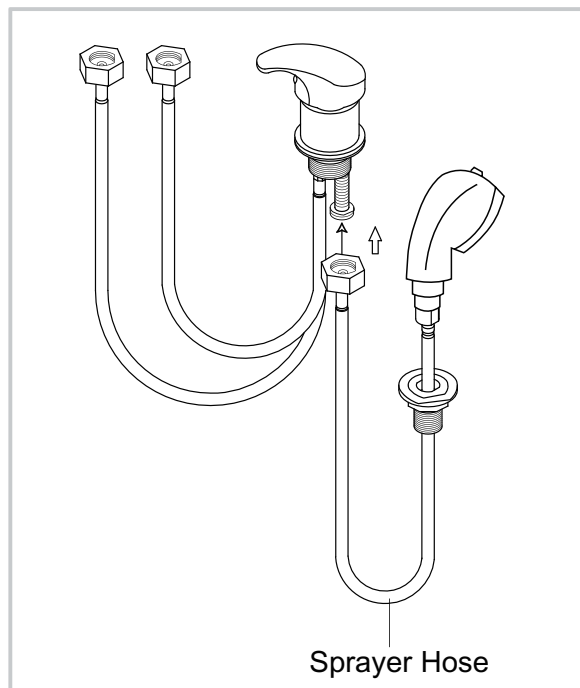

ASSEMBLY INSTRUCTIONS

Faucet Assembly Instruction

STEP 1

STEP 2

ASSEMBLY INSTRUCTIONS

Sprayerhead Assembly Instruction

Unscrew the fastener from the sprayerhead holder.

STEP 1

Fasten the sprayerhead holder to the sink with the plastic fastener.

STEP 2

Unscrew the sprayerhead from the sprayer hose.

STEP 3

Place the sprayer hose from underneath through the sprayerhead holder and fasten the sprayerhead to the sprayer hose.

STEP 4

Connect to sprayer hose to the tap shown in the diagram.

PLUMBING INSTRUCTIONS

Plumbing setup:
*removable back panel to route both
water supply lines and make all connections.

Wall plumbing setup:
Circle opening on removable back for drain pipe exit

PLUMBING INSTRUCTIONS

Floor Plumbing

Floor plumbing setup:

All connection pipes are enclosed within the base unit.

Water supply lines are routed into the unit via circle opening on the back of the base.

Secure the backwash on the floor by the provided floor anchors.