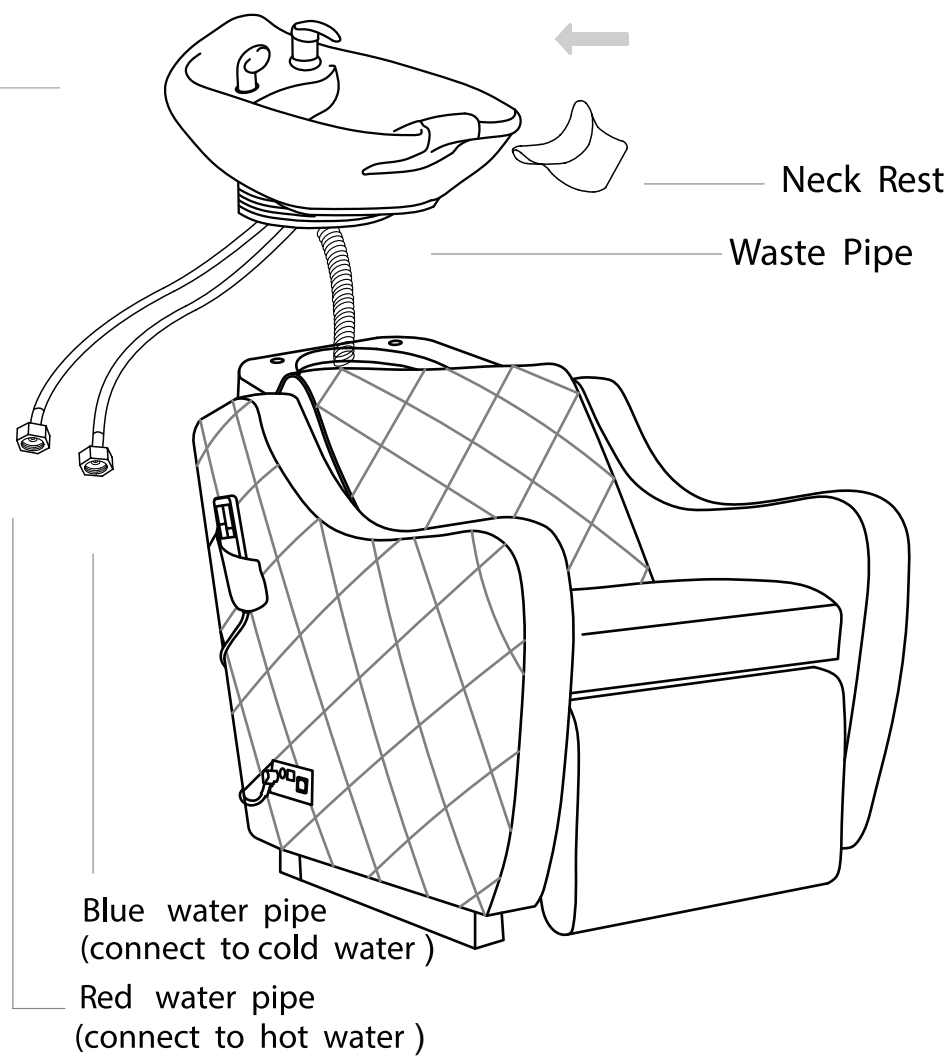

ASSEMBLY INSTRUCTIONS

Faucet Assembly Instruction

STEP 1

STEP 2

ASSEMBLY INSTRUCTIONS

Sprayerhead Assembly Instruction

Unscrew the fastener from the sprayerhead holder.

STEP 1

Fasten the sprayerhead holder to the sink with the plastic fastener.

STEP 2

Unscrew the sprayerhead from the sprayer hose.

STEP 3

Place the sprayer hose from underneath through the sprayerhead holder and fasten the sprayerhead to the sprayer hose.

STEP 4

Connect to sprayer hose to the tap shown in the diagram.

PLUMBING INSTRUCTIONS

Plumbing setup:
*removable back panel to route both
water supply lines and make all connections.

Wall plumbing setup:
Circle opening on removable back for drain pipe exit

PLUMBING INSTRUCTIONS

Floor Plumbing

Floor plumbing setup:

All connection pipes are enclosed within the base unit.

Water supply lines are routed into the unit via circle opening on the back of the base.

Secure the backwash on the floor by the provided floor anchors.