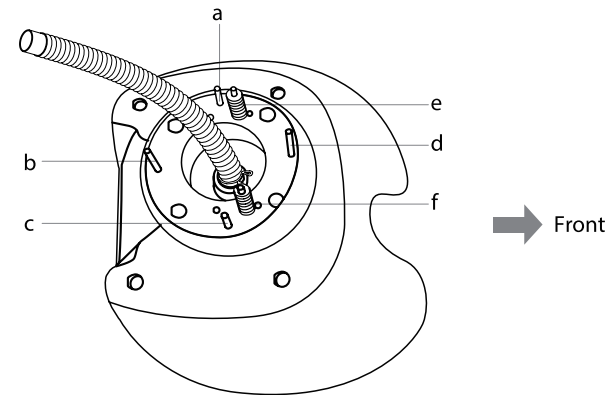

Floor Anchor

ASSEMBLY INSTRUCTIONS

Please leave minimum 20cm of space measuring from finished wall to the back of the sink to allow sink's tilting position.

DIR

www.dirgroup.co.uk

ASSEMBLY INSTRUCTIONS

ASSEMBLY INSTRUCTIONS

Tools Necessary

14mm Spanner (included)

ASSEMBLY INSTRUCTIONS

Sink Assembly Instruction

Front ←

Topview of Base

Sink

Align the sink to the base as shown in the diagram.

DIR

www.dirgroup.co.uk

ASSEMBLY INSTRUCTIONS

ASSEMBLY INSTRUCTIONS

Sink Assembly Instruction

Undo the access panel by twisting clockwise then using the 4* 14mm washers & gaskets provided fasten the sink to the base.