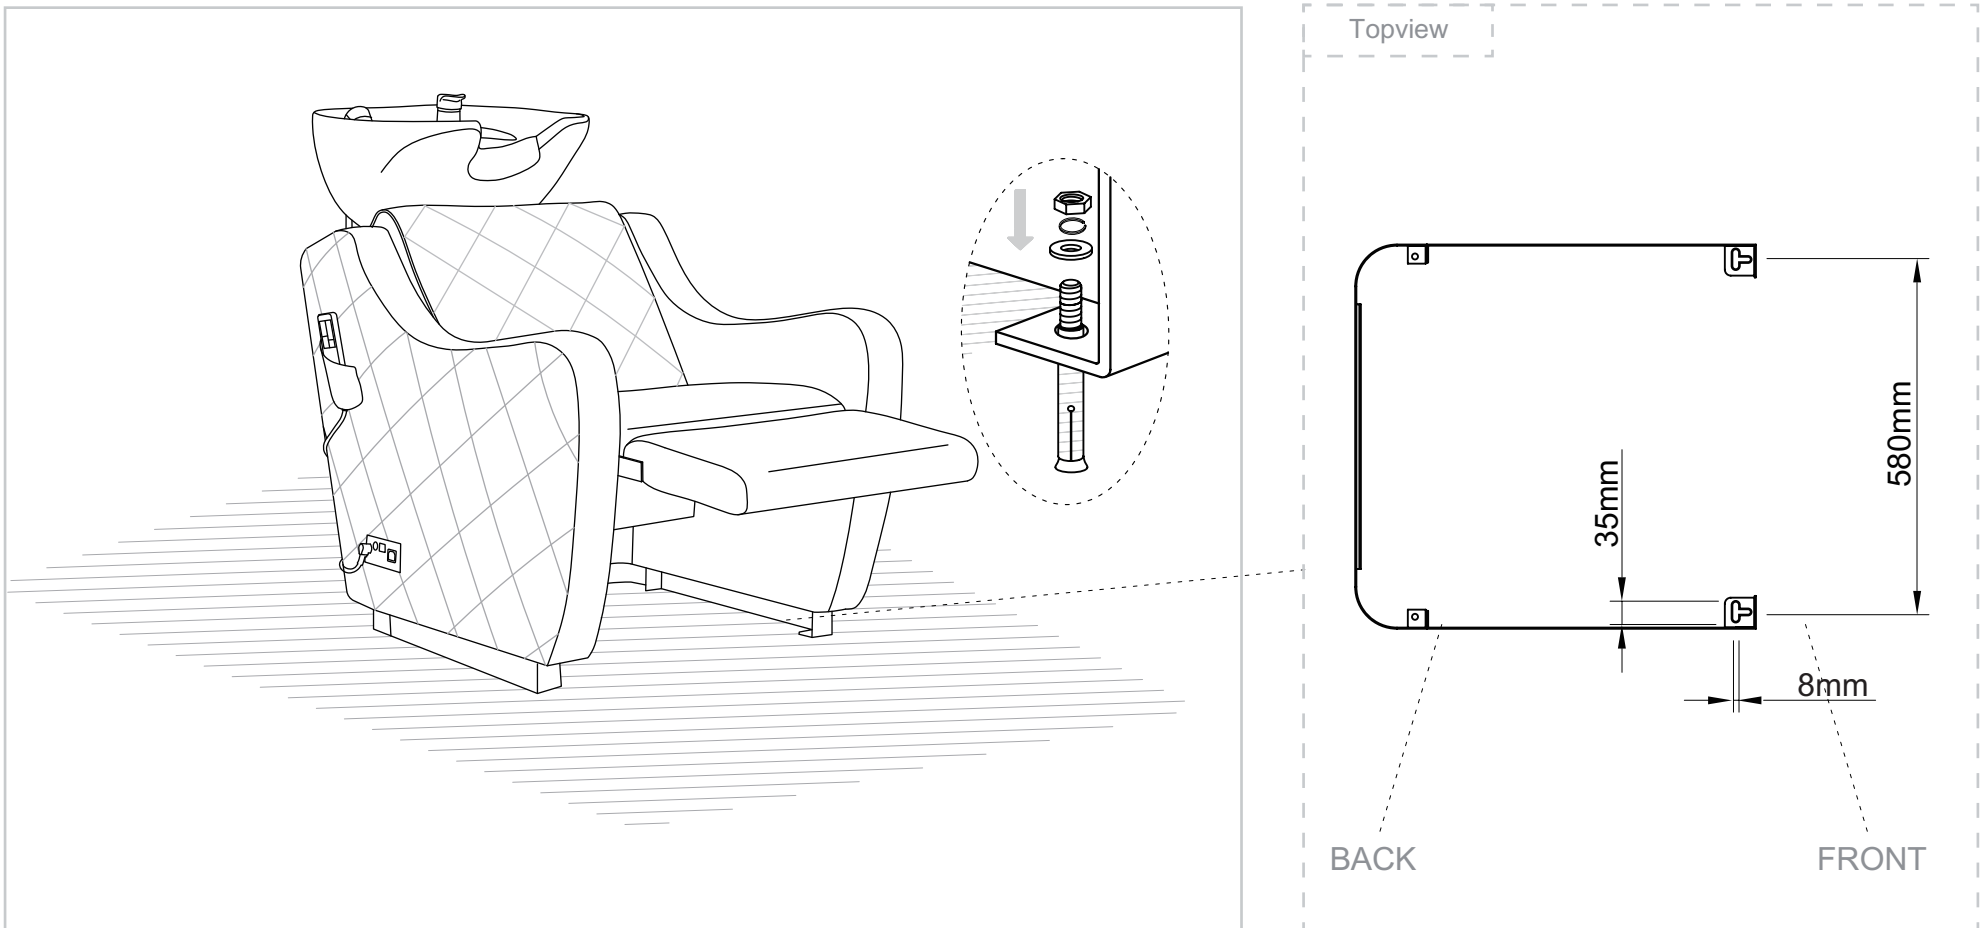

Secure the backwash on the floor by the provided floor anchors.