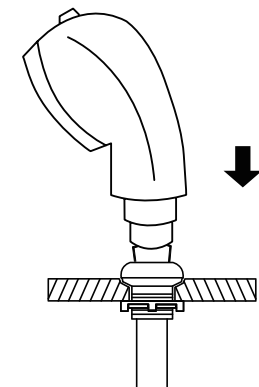

DIR

www.dirgroup.co.uk

ASSEMBLY INSTRUCTIONS

ASSEMBLY INSTRUCTIONS

Sink Assembly Instruction

Undo the access panel by twisting clockwise then using the 4* 14mm washers & gaskets provided fasten the sink to the base.

ASSEMBLY INSTRUCTIONS

Faucet Assembly Instruction

STEP 1

STEP 2

ASSEMBLY INSTRUCTIONS

Sprayerhead Assembly Instruction

Unscrew the fastener from the sprayerhead holder.

STEP 1

Fasten the sprayerhead holder to the sink with the plastic fastener.

STEP 2

Unscrew the sprayerhead from the sprayer hose.

STEP 3

Place the sprayer hose from underneath through the sprayerhead holder and fasten the sprayerhead to the sprayer hose.