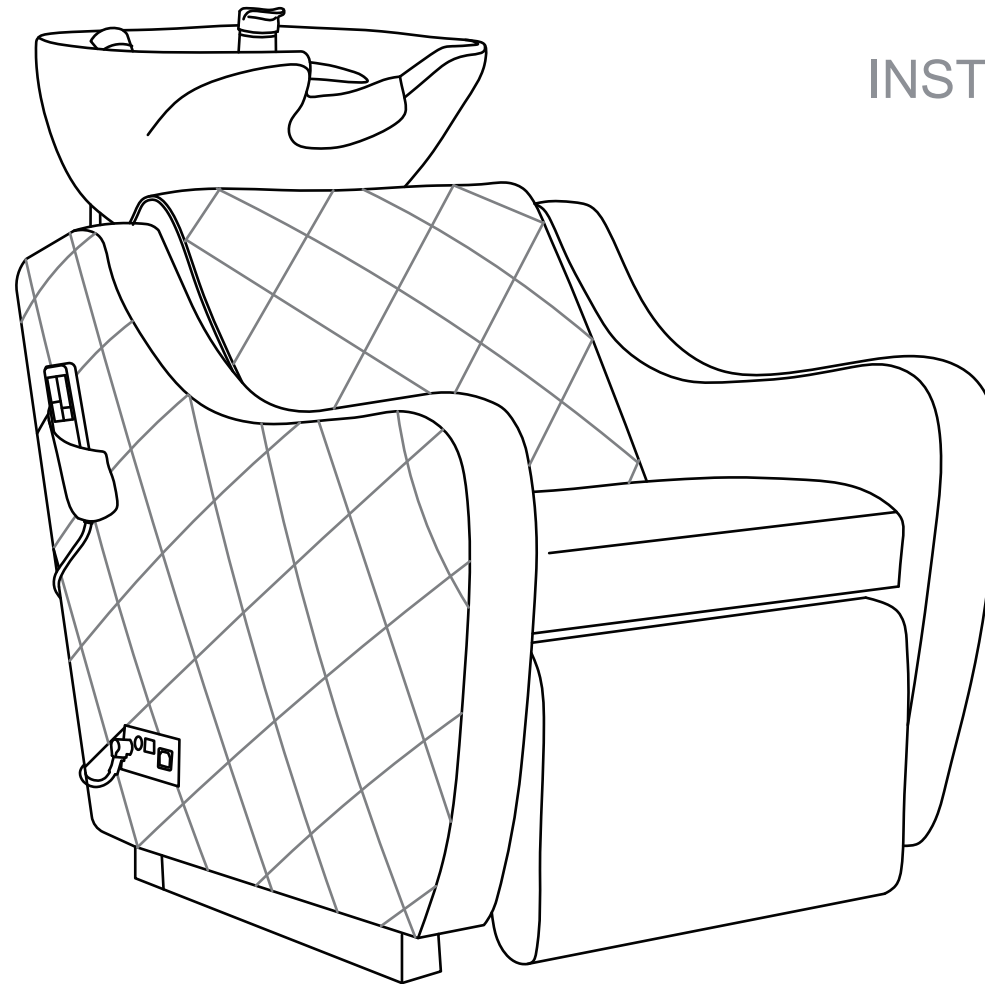

Minerva

7708

INSTRUCTION MANUAL

EN

CONTENTS

Product Introduction	3
Warranty	4
Assembly Instructions	5
_List of Parts	5
_Tools Necessary	8
_Instructions	9
Plumbing Instructions	16
_Wall Plumbing	17
_Floor Plumbing	18
Floor Anchor Instructions	19
Assembly Complete	20
Aftercare Instructions	21
Contact Us	22

Please read the operation manual before using the product.

Please put the operation manual in the place easy for you to read and you can read it at any time.