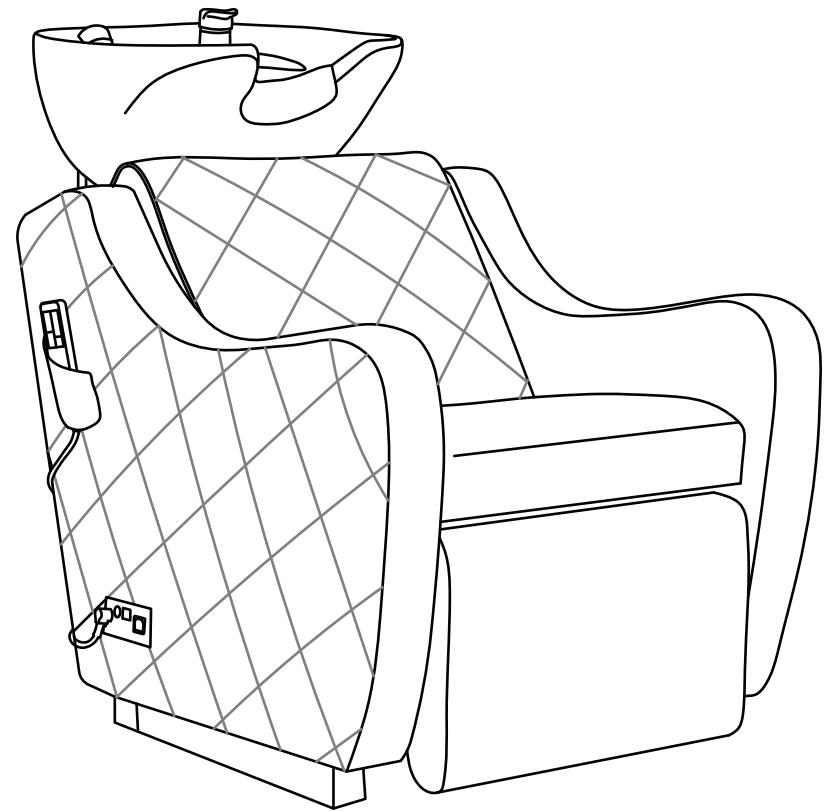

Floor Anchor

ASSEMBLY INSTRUCTIONS

Please leave minimum 20cm of space measuring from finished wall to the back of the sink to allow sink's tilting position.

DIR

www.dirgroup.co.uk

ASSEMBLY INSTRUCTIONS

ASSEMBLY INSTRUCTIONS