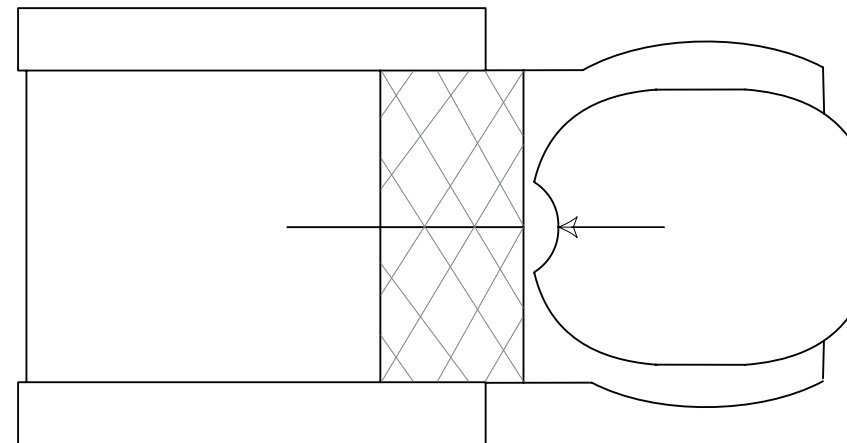

Tools Necessary

14mm Spanner (included)

ASSEMBLY INSTRUCTIONS

Sink Assembly Instruction

Front ←

Topview of Base

Sink

Align the sink to the base as shown in the diagram.

DIR

www.dirgroup.co.uk

ASSEMBLY INSTRUCTIONS

ASSEMBLY INSTRUCTIONS

Sink Assembly Instruction

Undo the access panel by twisting clockwise then using the 4* 14mm washers & gaskets provided fasten the sink to the base.