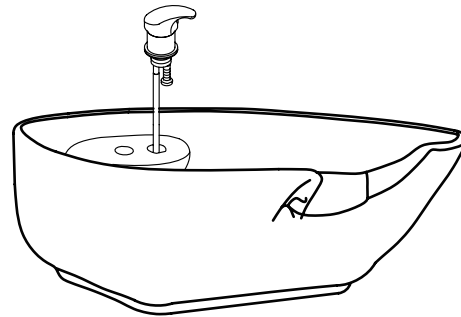

ASSEMBLY INSTRUCTIONS

Faucet Assembly Instruction

STEP 1