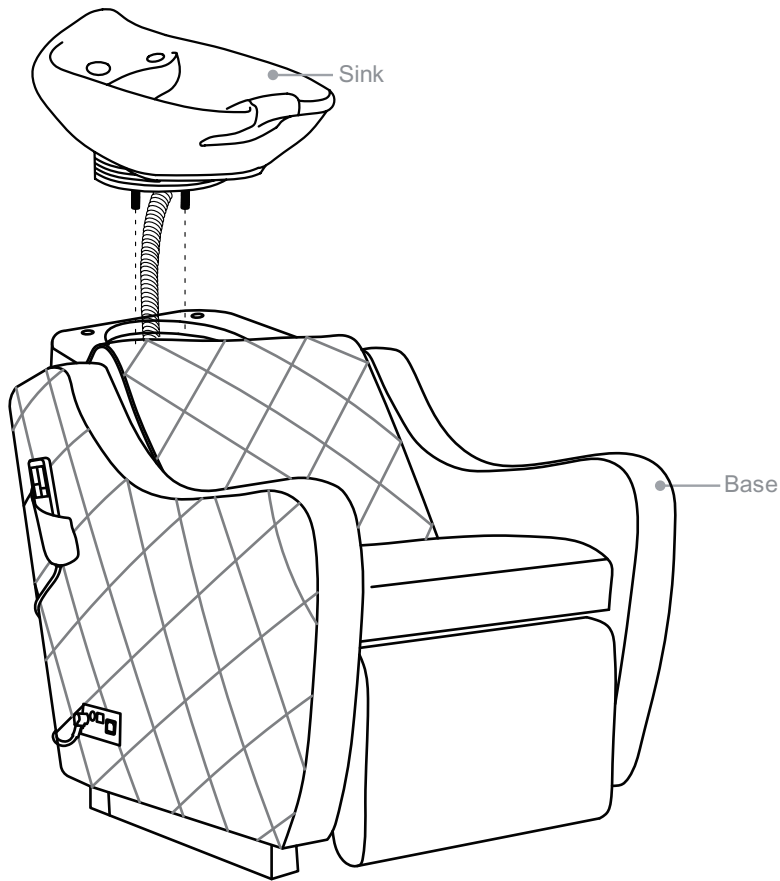

Floor Anchor

ASSEMBLY INSTRUCTIONS

Please leave minimum 20cm of space measuring from finished wall to the back of the sink to allow sink's tilting position.

DIR

www.dirgroup.co.uk

ASSEMBLY INSTRUCTIONS

ASSEMBLY INSTRUCTIONS

Tools Necessary

14mm Spanner (included)

ASSEMBLY INSTRUCTIONS

Sink Assembly Instruction

Front ←

Topview of Base

Sink

Align the sink to the base as shown in the diagram.

DIR

www.dirgroup.co.uk

ASSEMBLY INSTRUCTIONS

ASSEMBLY INSTRUCTIONS

Sink Assembly Instruction

Undo the access panel by twisting clockwise then using the 4* 14mm washers & gaskets provided fasten the sink to the base.