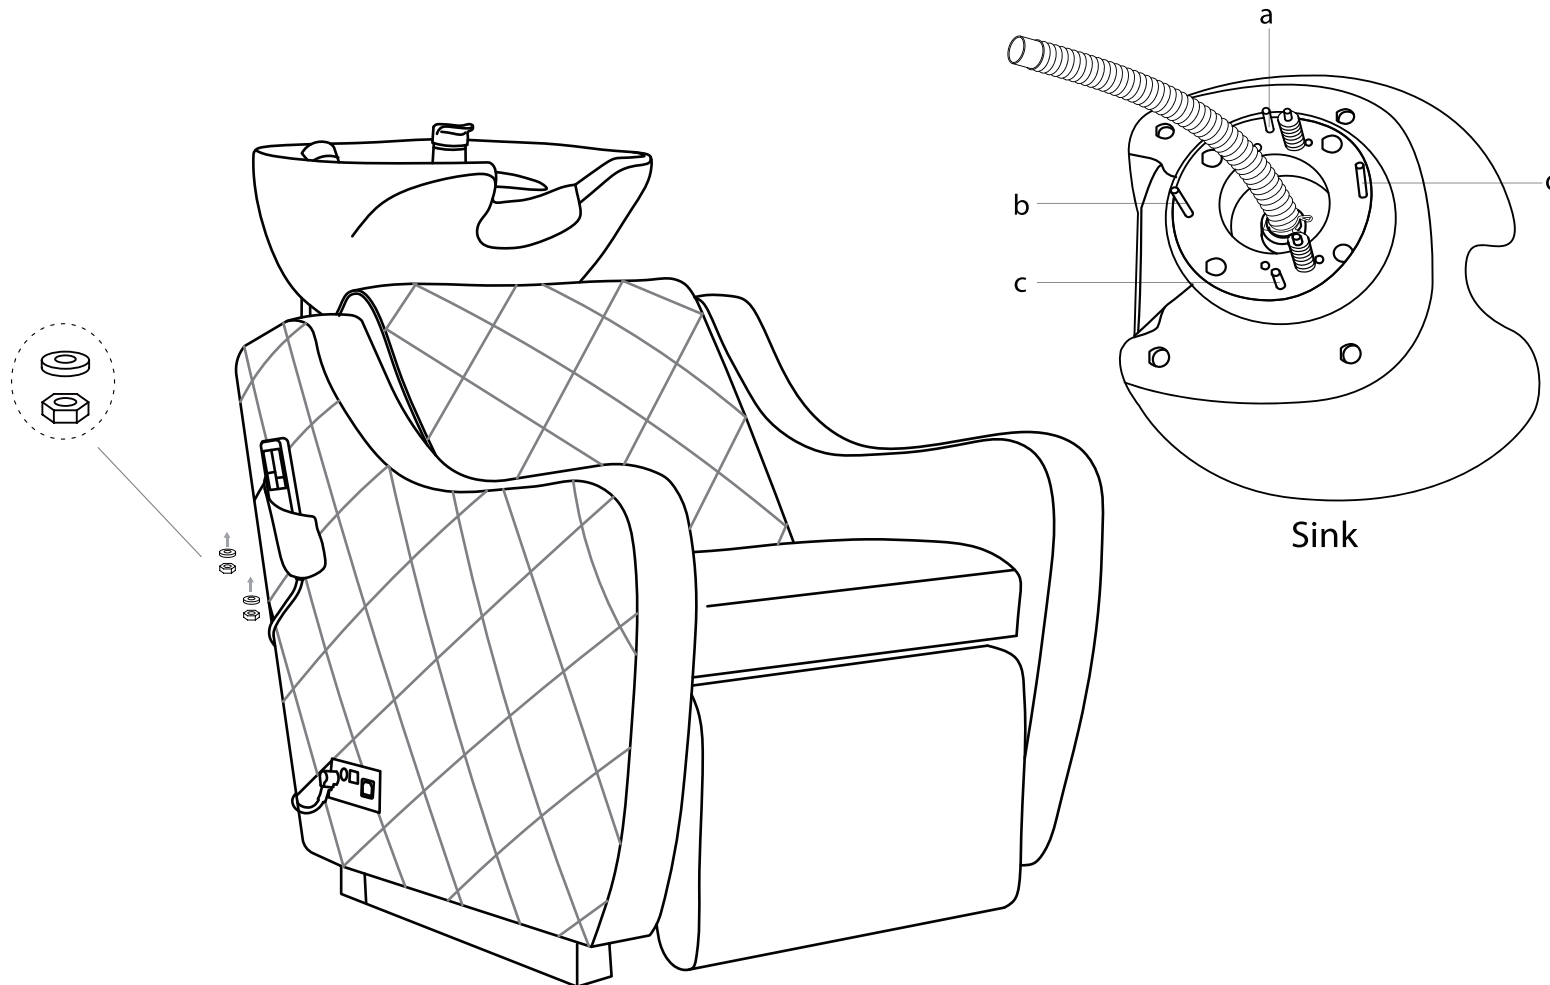

DIR

www.dirgroup.co.uk

ASSEMBLY INSTRUCTIONS

ASSEMBLY INSTRUCTIONS

Sink Assembly Instruction

Undo the access panel by twisting clockwise then using the 4* 14mm washers & gaskets provided fasten the sink to the base.