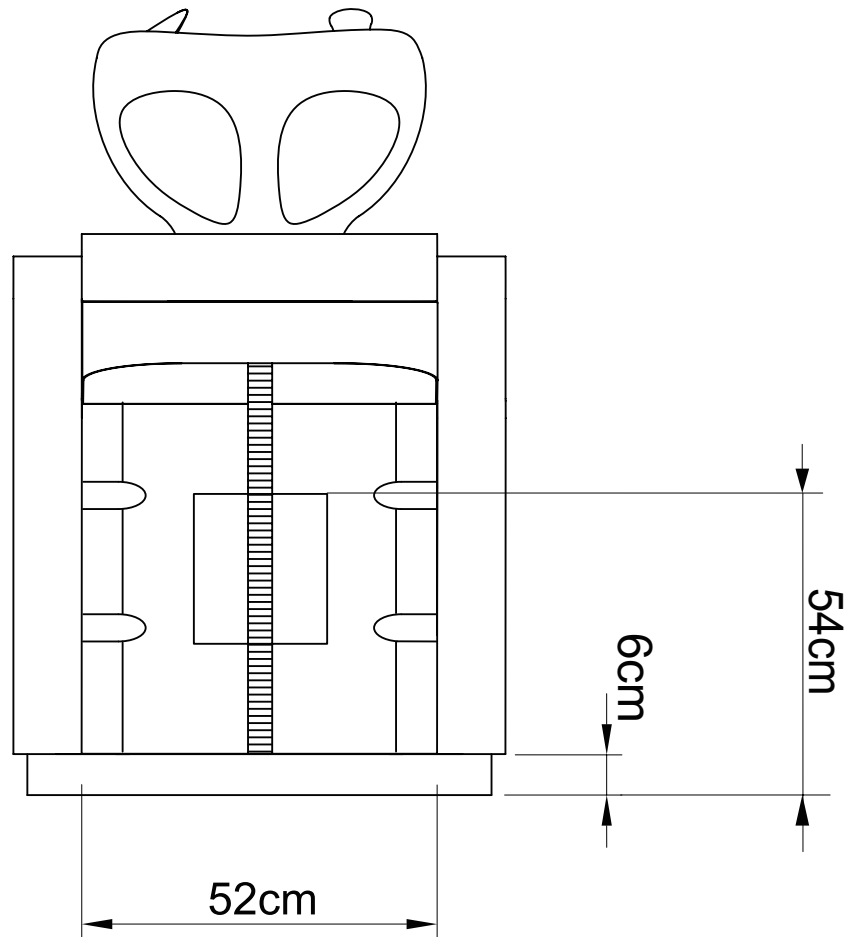

STEP 4

Connect to sprayer hose to the tap shown in the diagram.

PLUMBING INSTRUCTIONS

Plumbing setup:
*removable back panel to route both
water supply lines and make all connections.

Wall plumbing setup:
Circle opening on removable back for drain pipe exit