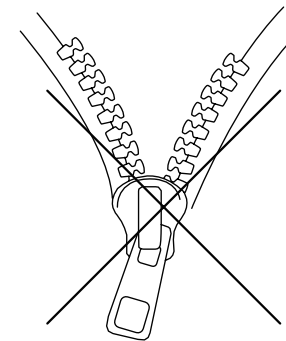

Never remove and wash leather covers

After an initial period of use, check all fastenings for any loosened screws etc. If found, please tightened appropriately