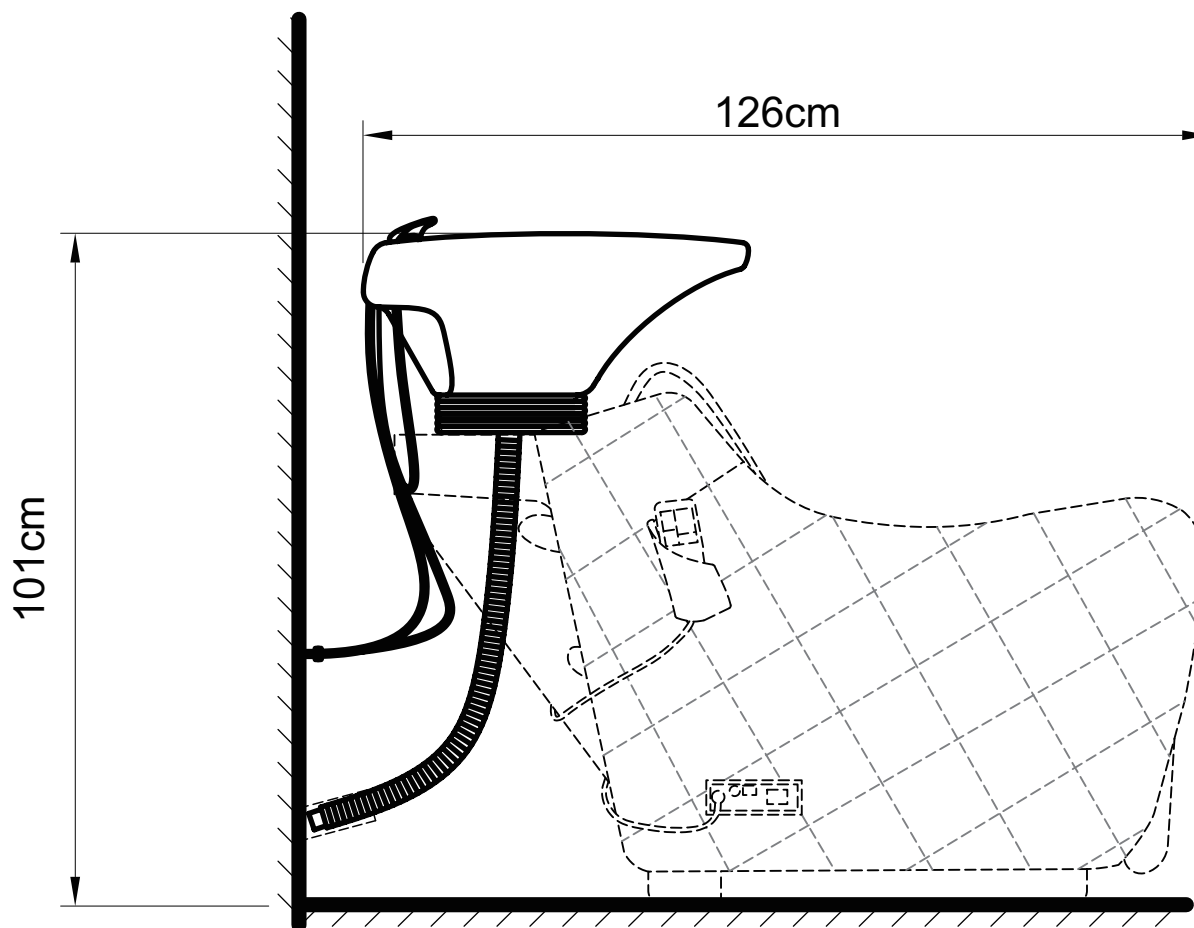

STEP 4

Connect to sprayer hose to the tap shown in the diagram.

PLUMBING INSTRUCTIONS

Plumbing setup:
*removable back panel to route both
water supply lines and make all connections.

Wall plumbing setup:
Circle opening on removable back for drain pipe exit